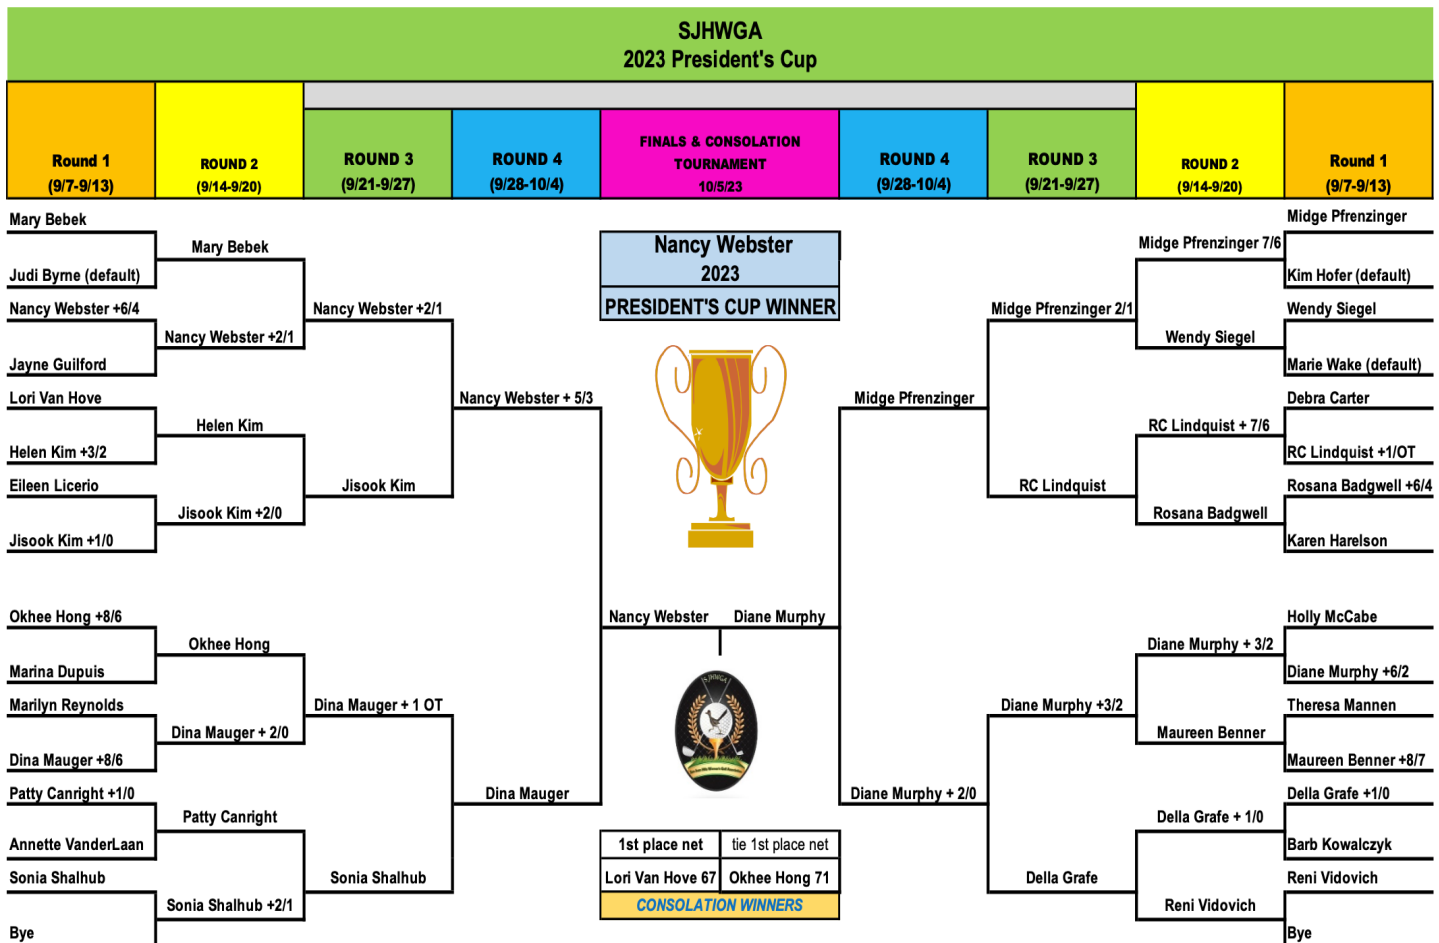

# 2023 PRESIDENT'S CUP

September 7th - October 5th

## \$550 PURSE

PLACE	PLAYER	AWARD
WINNER - 1ST PLACE	NANCY WEBSTER	\$ 100.00
2ND PLACE	DIANE MURPHY	\$ 75.00
3RD PLACE	DINA MAUGER	\$ 60.00
	MIDGE PFRENZINGER	\$ 60.00
4TH PLACE	JISOOK KIM	\$ 50.00
	SONIA SHALHUB	\$ 50.00
	RC LINDQUIST	\$ 50.00
	DELLA GRAFE	\$ 50.00
<b>CONSOLATION WINNERS</b>		
1ST PLACE CONSOLATION	LORI VANHOVE	\$ 35.00
2ND PLACE CONSOLATION	OKHEE HONG	\$ 20.00