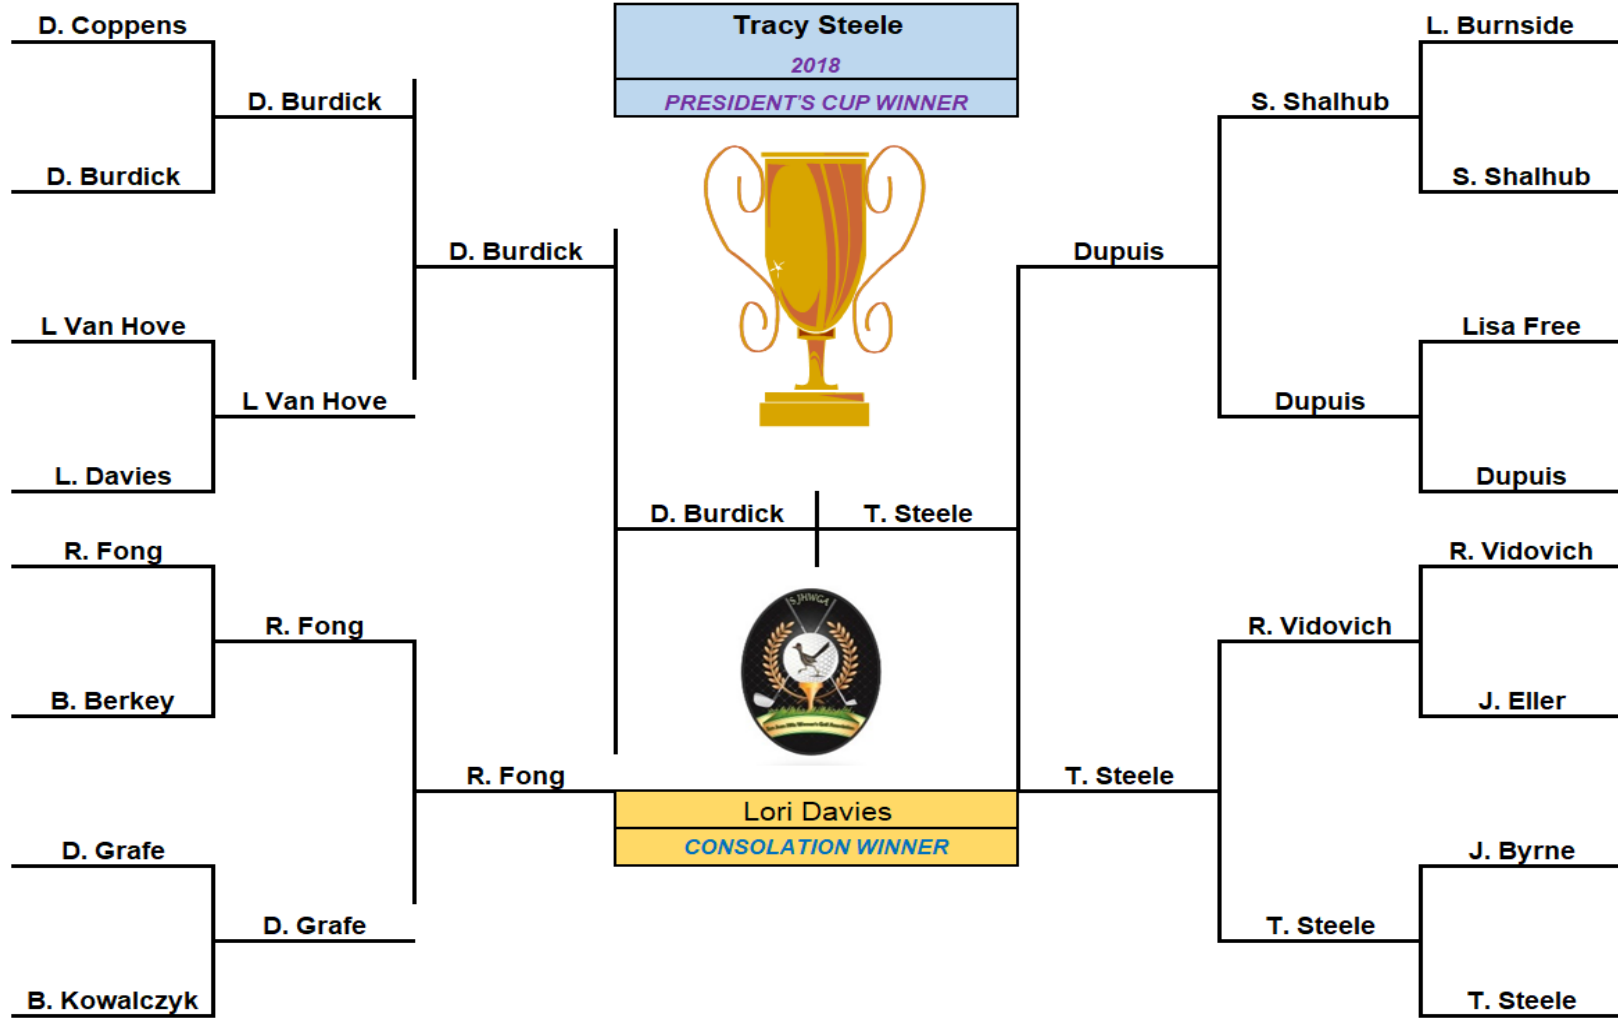

2018 PRESIDENT'S CUP
\$550 PURSE
16 Players

PLACE		PLAYER	PRIZE
CHAMPION		Tracy Steele	\$ 100.00
2ND PLACE		Dianne Burdick	\$ 80.00
SEMI-FINAL WINNER		Robin Fong	\$ 60.00
SEMI-FINAL WINNER		Marina Dupuis	\$ 60.00
QUARTER FINAL WINNER		Sonia Shalhub	\$ 50.00
QUARTER FINAL WINNER		Reni Vidovich	\$ 50.00
QUARTER FINAL WINNER		Lori Van Hove	\$ 50.00
QUARTER FINAL WINNER		Della Grafe	\$ 50.00
CONSOLIDATION WINNER		Lori Davies	\$ 30.00
CONSOLATION 2ND PLACE		Judi Byrne	\$ 20.00

2018 CLUB CHAMPIONSHIP
\$540 PURSE
23 Players

PLACE	PLAYER	SCORE	PRIZE
-------	--------	-------	-------

CLUB CHAMPION
SENIOR CHAMPION

LORI VAN HOVE	260
MARY DEAN	269

\$		100.00
\$		100.00

CHAMPION FLIGHT #1 - Runner-Up
CHAMPION FLIGHT #1 - 2nd Place
CHAMPION FLIGHT #1 - 3rd Place